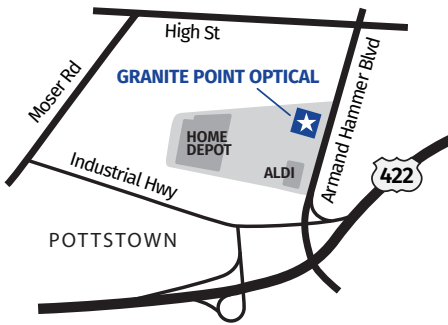

OFFICE DIRECTIONS

TO POTTSTOWN:

From High Street, East or West Bound:

Turn onto Armand Hammer Blvd and proceed to the Home Depot shopping plaza on the right. Granite Point Optical is located on the right when entering the shopping plaza.

From Route 422 East or West Bound:

Take the Armand Hammer Blvd exit and turn left onto Armand Hammer Blvd, towards High St. Proceed to the Home Depot shopping plaza on the left. Granite Point Optical is located on the right when entering the shopping plaza.