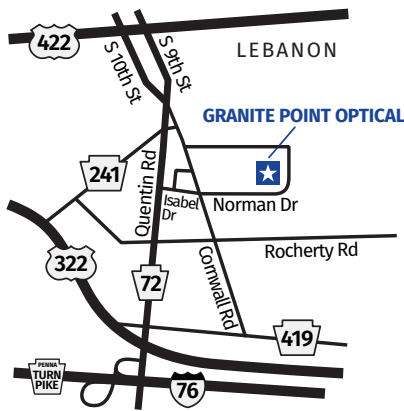

Turn onto Armand Hammer Blvd and proceed to the Home Depot shopping plaza on the right. Granite Point Optical is located on the right when entering the shopping plaza.

From Route 422 East or West Bound:

Take the Armand Hammer Blvd exit and turn left onto Armand Hammer Blvd, towards High St. Proceed to the Home Depot shopping plaza on the left. Granite Point Optical is located on the right when entering the shopping plaza.

TO LEBANON:

From Route 422, East or West Bound:

Turn onto S 10th St towards Rocherty Rd. Continue straight onto Cornwall Rd. Turn left onto Norman Dr and travel for approximately 0.2 miles. Granite Point Optical is located on the left at the curve.

From the PA Turnpike (toll road), East or West Bound:

Take the Lebanon/Lancaster exit and turn left onto Rt 72 N towards Lebanon. Turn right onto Isabel Dr, then continue straight onto Norman Dr and travel for approximately 0.2 miles. Granite Point Optical is located on the left at the curve.