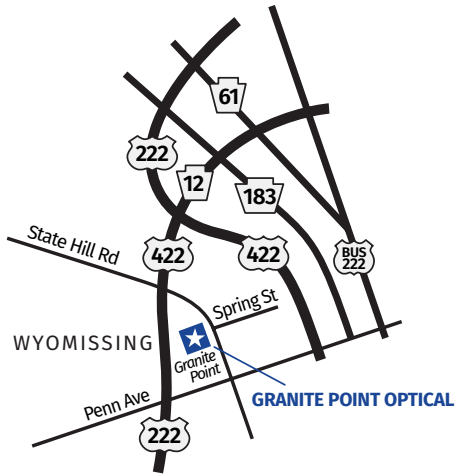

OFFICE DIRECTIONS

TO WYOMISSING:

From the North:

Take Rt 61 S or Rt 183 S to Rt 222 S towards Lancaster and then follow Rt 422 W towards Lebanon. Take the State Hill Rd exit. At the base of the ramp, bear right towards West Reading. At the second light, turn right onto Granite Point Dr.

From the South:

Take Rt 222 N to the State Hill Rd exit. At the base of the ramp, turn left. At the first light, turn right onto Granite Point Dr.

From the East:

Take Rt 422 W (take the bypass, not business) towards Lancaster/Lebanon. Take the State Hill Rd exit. At the base of the ramp, bear right towards West Reading. At the second light, turn right onto Granite Point Dr.

TO LEBANON:

From Route 422, East or West Bound:

Turn onto S 10th St towards Rocherty Rd. Continue straight onto Cornwall Rd. Turn left onto Norman Dr and travel for approximately 0.2 miles. Granite Point Optical is located on the left at the curve.

From the PA Turnpike (toll road), East or West Bound:

Take the Lebanon/Lancaster exit and turn left onto Rt 72 N towards Lebanon. Turn right onto Isabel Dr, then continue straight onto Norman Dr and travel for approximately 0.2 miles. Granite Point Optical is located on the left at the curve.