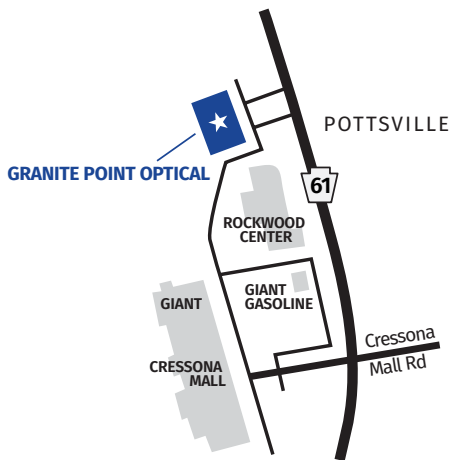

From the South:

Take Rt 222 N to the State Hill Rd exit. At the base of the ramp, turn left. At the first light, turn right onto Granite Point Dr.

From the East:

Take Rt 422 W (take the bypass, not business) towards Lancaster/Lebanon. Take the State Hill Rd exit. At the base of the ramp, bear right towards West Reading. At the second light, turn right onto Granite Point Dr.

From the West:

Take Rt 422 E through West Lawn. At the bypass, bear right following 422 E towards Reading-Allentown. Take the State Hill Rd exit. At the base of the ramp, turn left. At the first light, turn right onto Granite Point Dr.

TO LEBANON:

From Route 422, East or West Bound:

Turn onto S 10th St towards Rocherty Rd. Continue straight onto Cornwall Rd. Turn left onto Norman Dr and travel for approximately 0.2 miles. Granite Point Optical is located on the left at the curve.

From the PA Turnpike (toll road), East or West Bound:

Take the Lebanon/Lancaster exit and turn left onto Rt 72 N towards Lebanon. Turn right onto Isabel Dr, then continue straight onto Norman Dr and travel for approximately 0.2 miles. Granite Point Optical is located on the left at the curve.