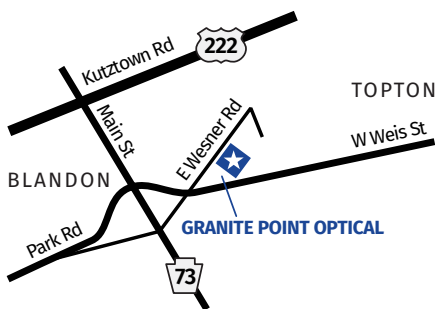

Turn onto Armand Hammer Blvd and proceed to the Home Depot shopping plaza on the right. Granite Point Optical is located on the right when entering the shopping plaza.

From Route 422 East or West Bound:

Take the Armand Hammer Blvd exit and turn left onto Armand Hammer Blvd, towards High St. Proceed to the Home Depot shopping plaza on the left. Granite Point Optical is located on the right when entering the shopping plaza.

TO LEBANON:

From Route 422, East or West Bound:

Turn onto S 10th St towards Rocherty Rd. Continue straight onto Cornwall Rd. Turn left onto Norman Dr and travel for approximately 0.2 miles. Granite Point Optical is located on the left at the curve.

From the PA Turnpike (toll road), East or West Bound:

Take the Lebanon/Lancaster exit and turn left onto Rt 72 N towards Lebanon. Turn right onto Isabel Dr, then continue straight onto Norman Dr and travel for approximately 0.2 miles. Granite Point Optical is located on the left at the curve.